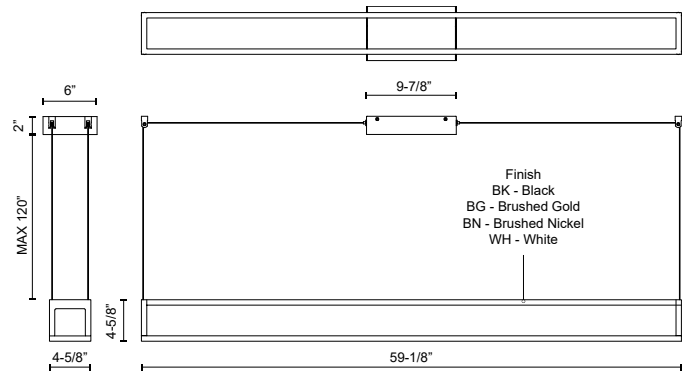

Fixture Dimensions	L59-1/8" x W4-5/8" x H4-5/8"
Light Source	LED with DC Driver
Wattage	80W
Total Lumens	6550lm
Delivered Lumens	2800lm*
Voltage	120-277V
Color Temperature	3000K
CRI (Ra)	90CRI
Optional Color Temps	2700K - 5000K Available, Minimum Order Quantities Apply
LED Rated Life	50,000 hours
Dimming	100% - 10%, TRIAC or ELV Dimmer (Not Included)
Diffuser Details	White Silicone
Adjustable	Yes
Wire Length	120" Max
Wire Type	BG, BN, WH - Clear; BK - Black
Minimum Hang Height	8"
Sloped Ceiling Adaptable	Yes
Location	Dry
Illumination Direction	Up/Down
Canopy Dimensions	L9-7/8" x W6" x H2"
Paint Finish	BG01; BK02; BN01; WH02;

* For custom options, consult factory for details.

* For warranty information, please visit www.kuzcolighting.com/warranty

DESCRIPTION

The Plaza Collection is all about creating movement through lines and lighting. The unique aluminum frame is offered in 4 finishes that go well with any décor or style. These linear fixtures have inset polymeric opal diffusers that provide a glow of up and down light to illuminate your space and create a vibrant mood.